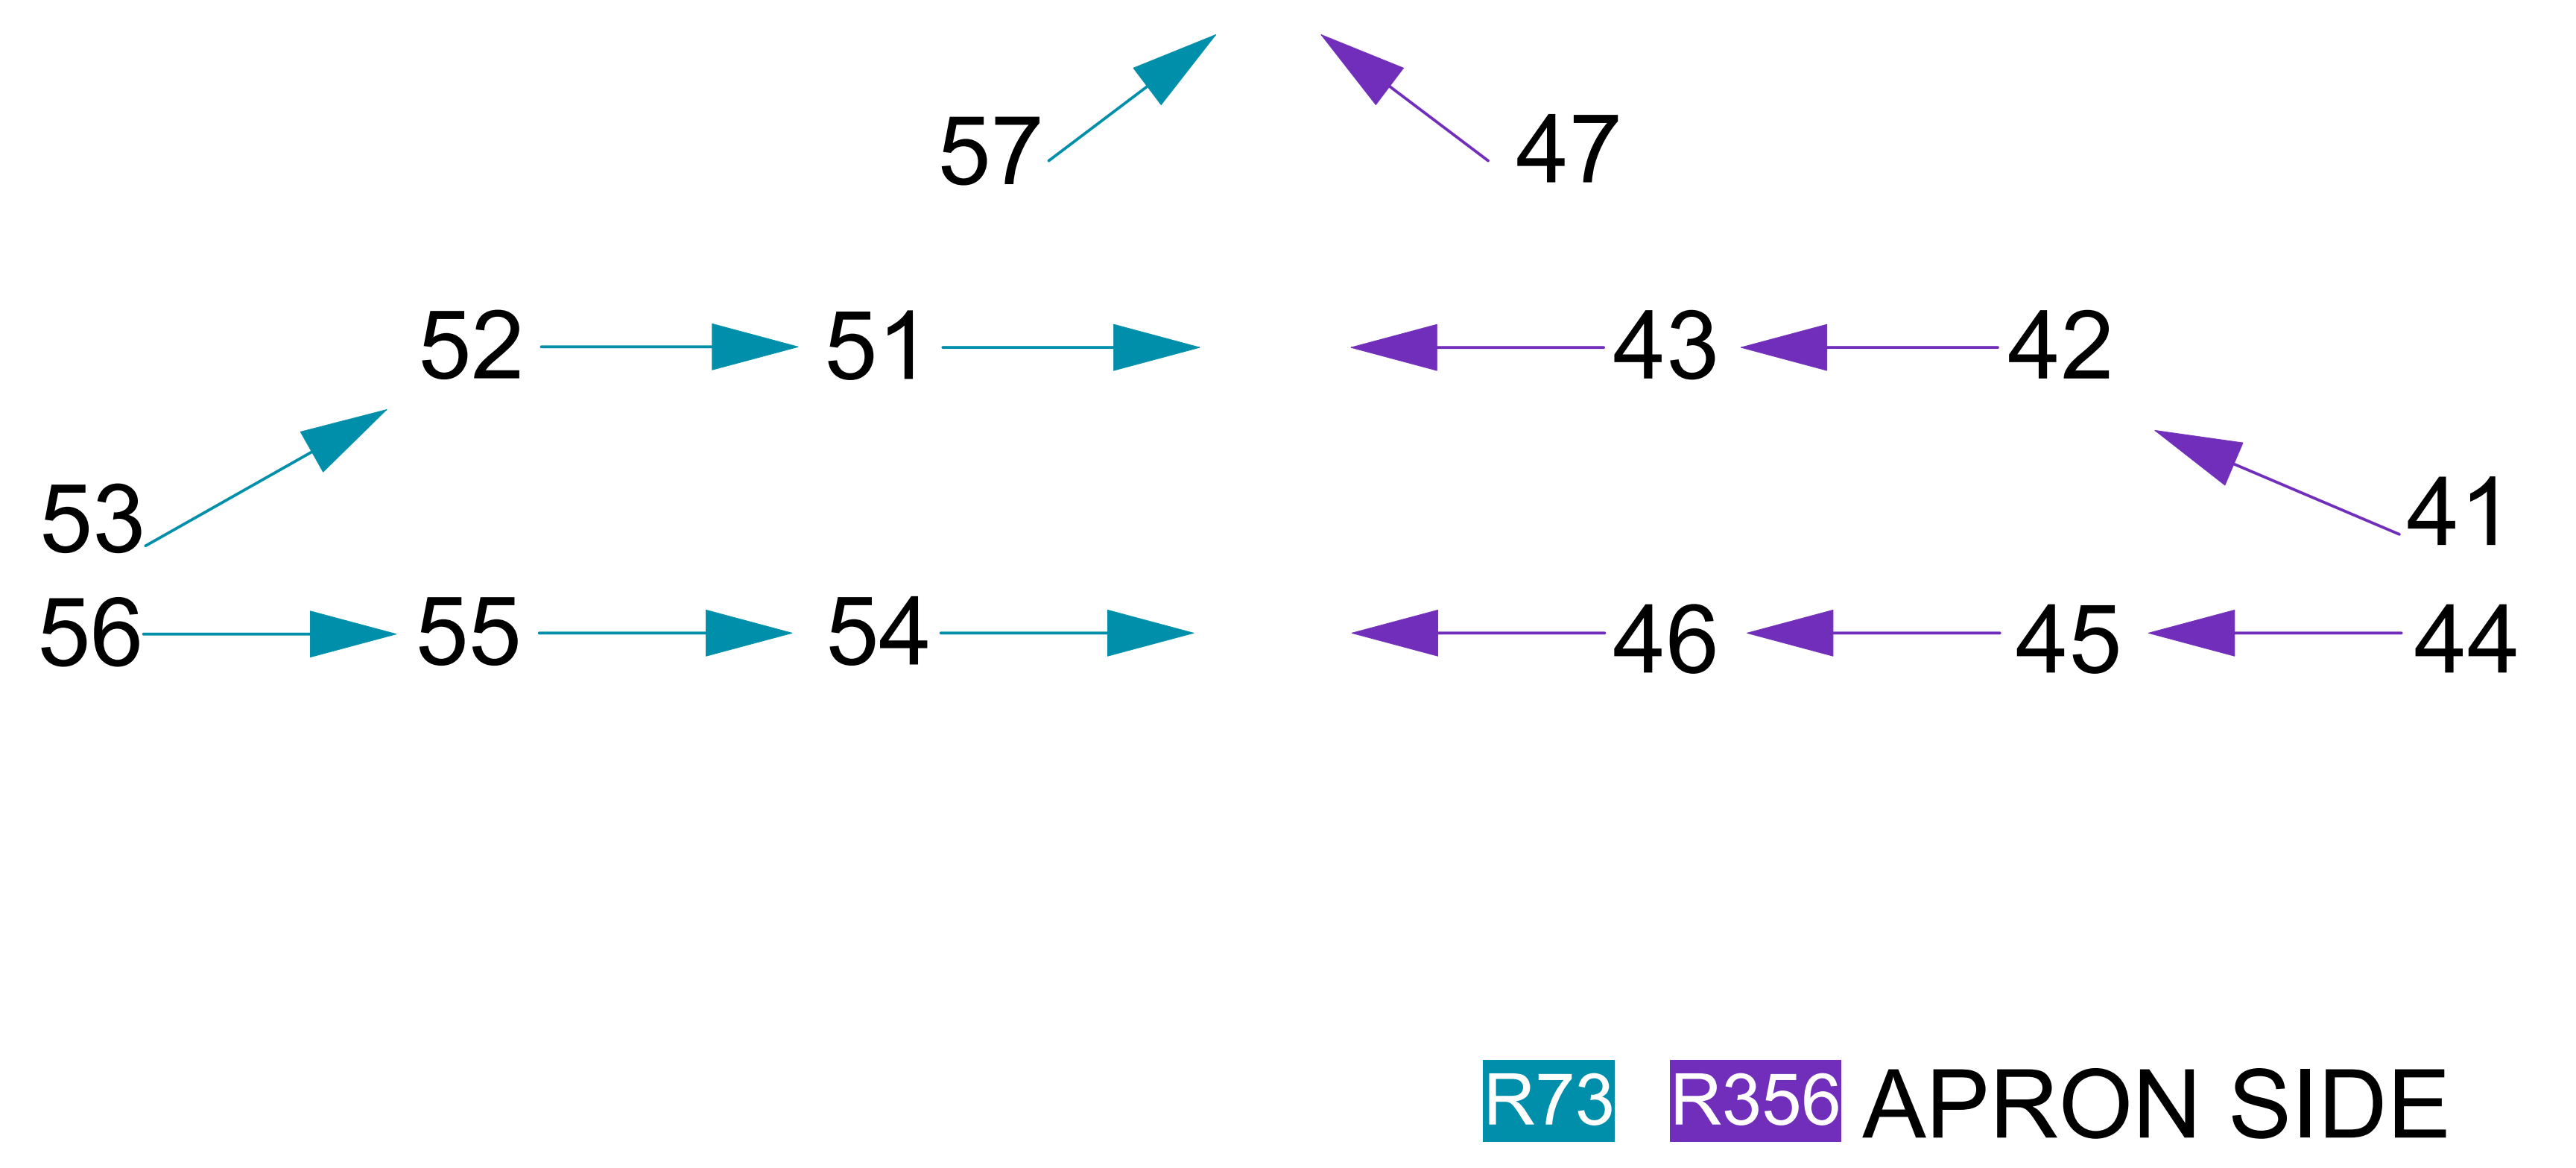

CIPHER

LX MAGIC SHEET

Show Name: CIPHER
Theatre: ArtsClub Theatre
Venue: Granville Island Stage
Lighting Design: Parjad Sharifi
ALD: Jacob Wan

Created by: Jacob Wan
Date 29 Jan 2020
V2.0