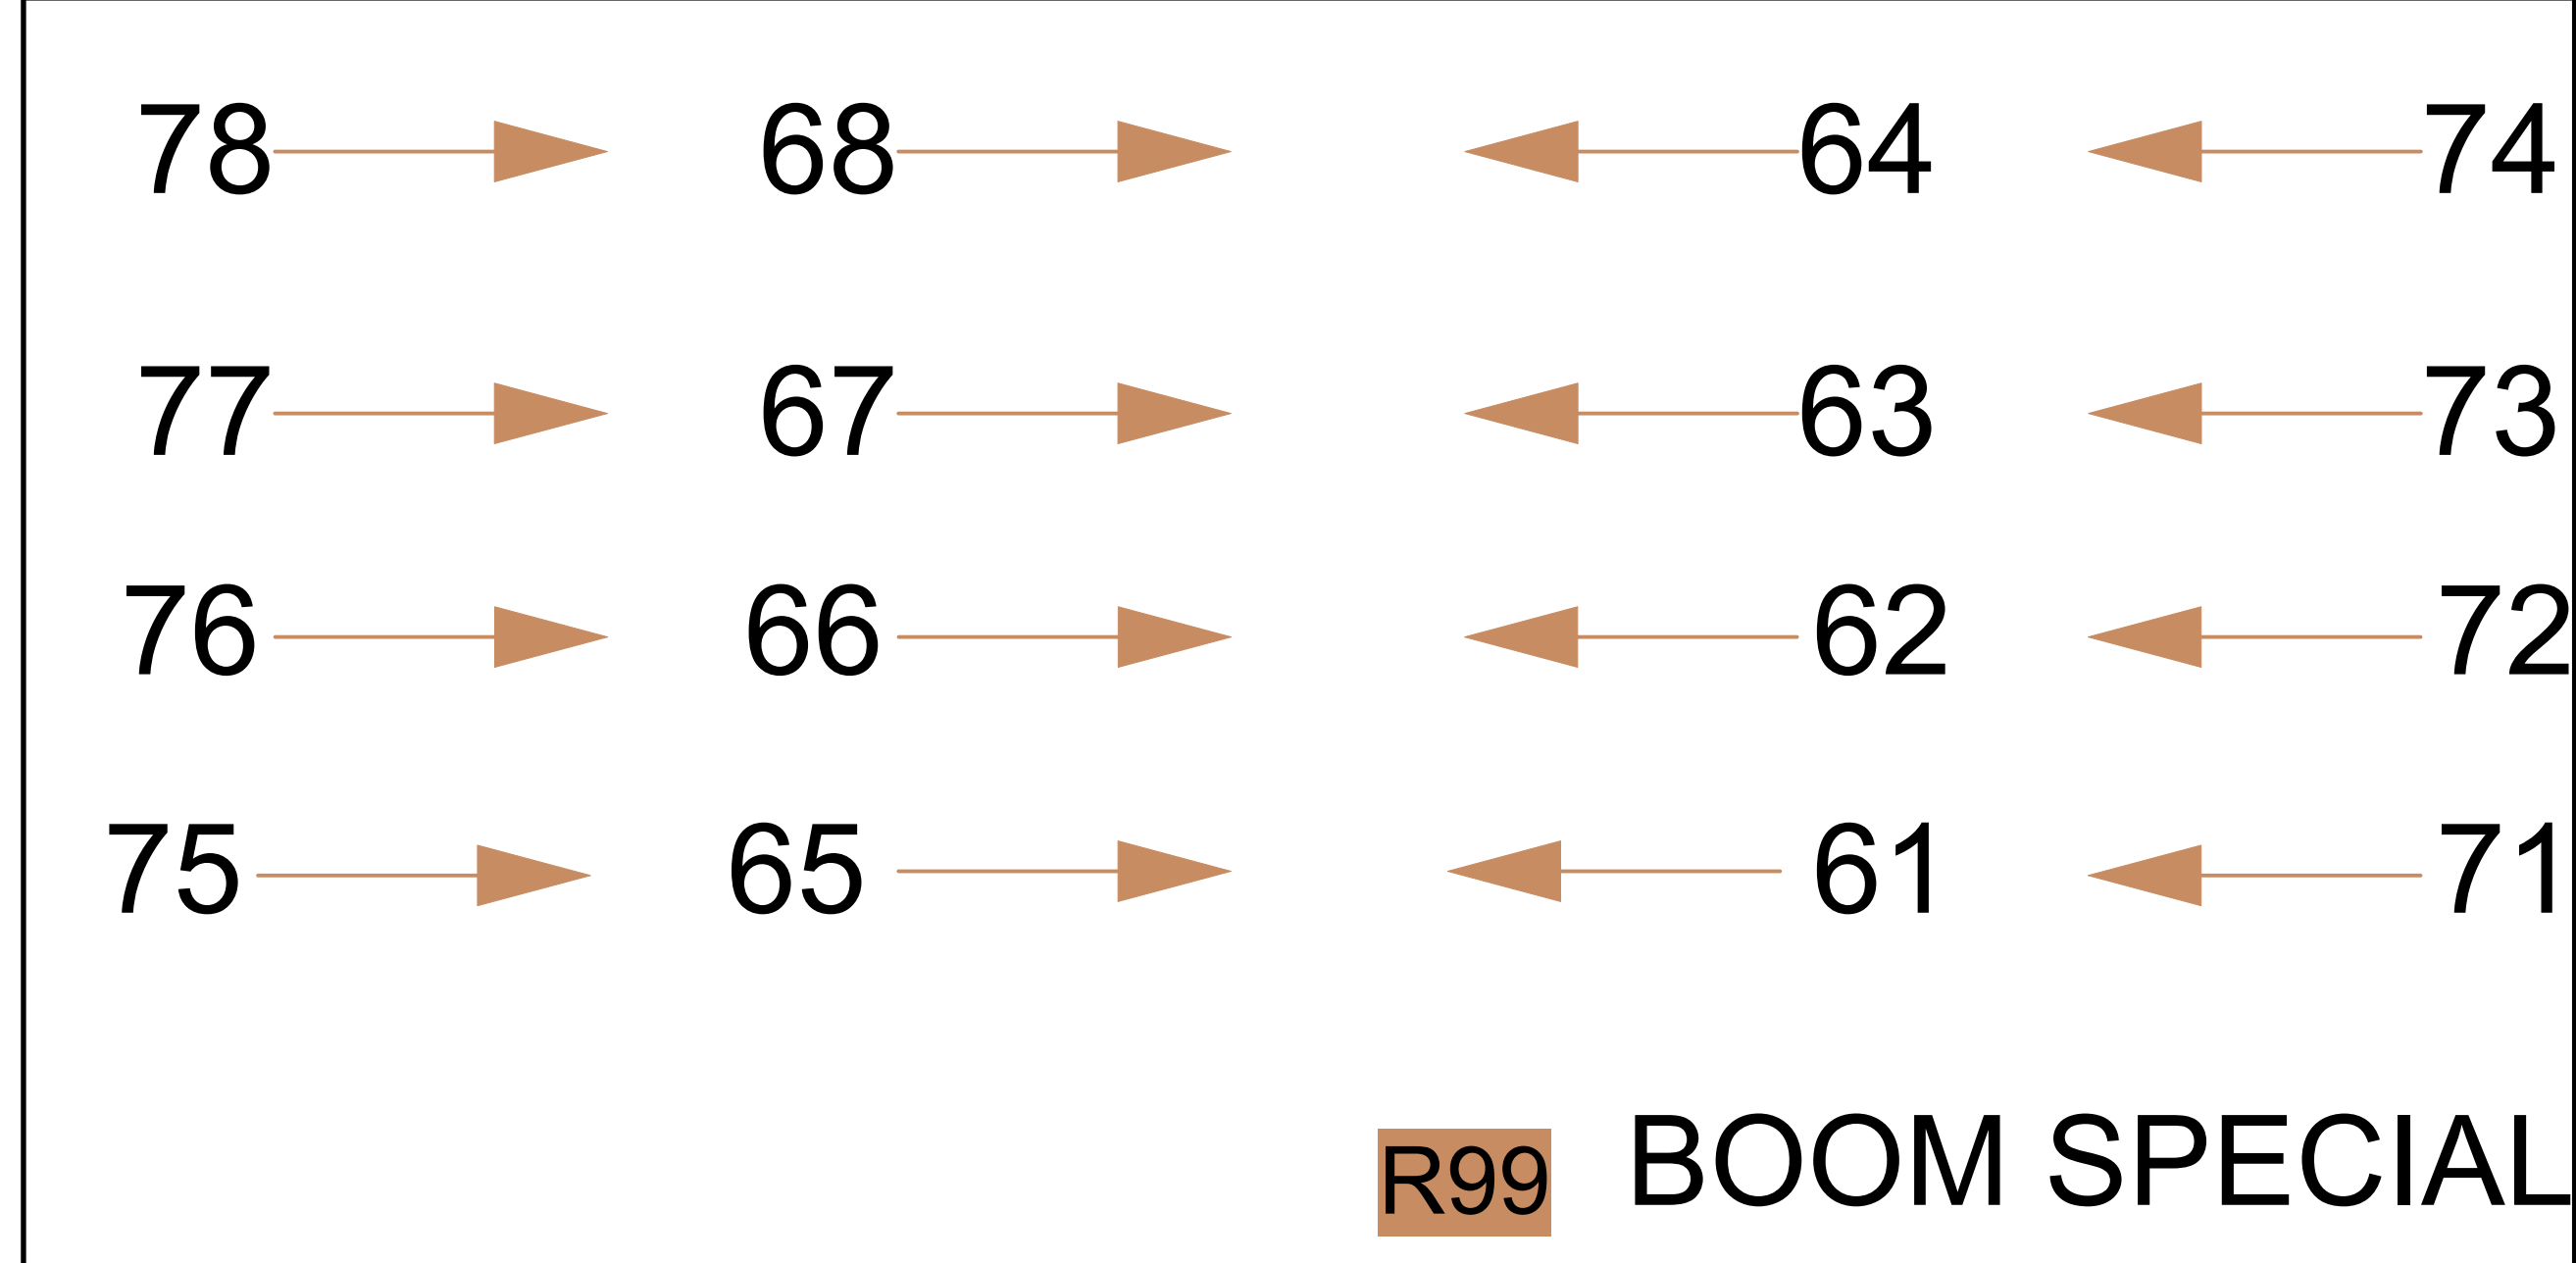

CIPHER

LX MAGIC SHEET

Show Name: CIPHER
Theatre: ArtsClub Theatre
Venue: Granville Island Stage
Lighting Design: Parjad Sharifi
ALD: Jacob Wan

Created by: Jacob Wan
Date 29 Jan 2020
V2.0