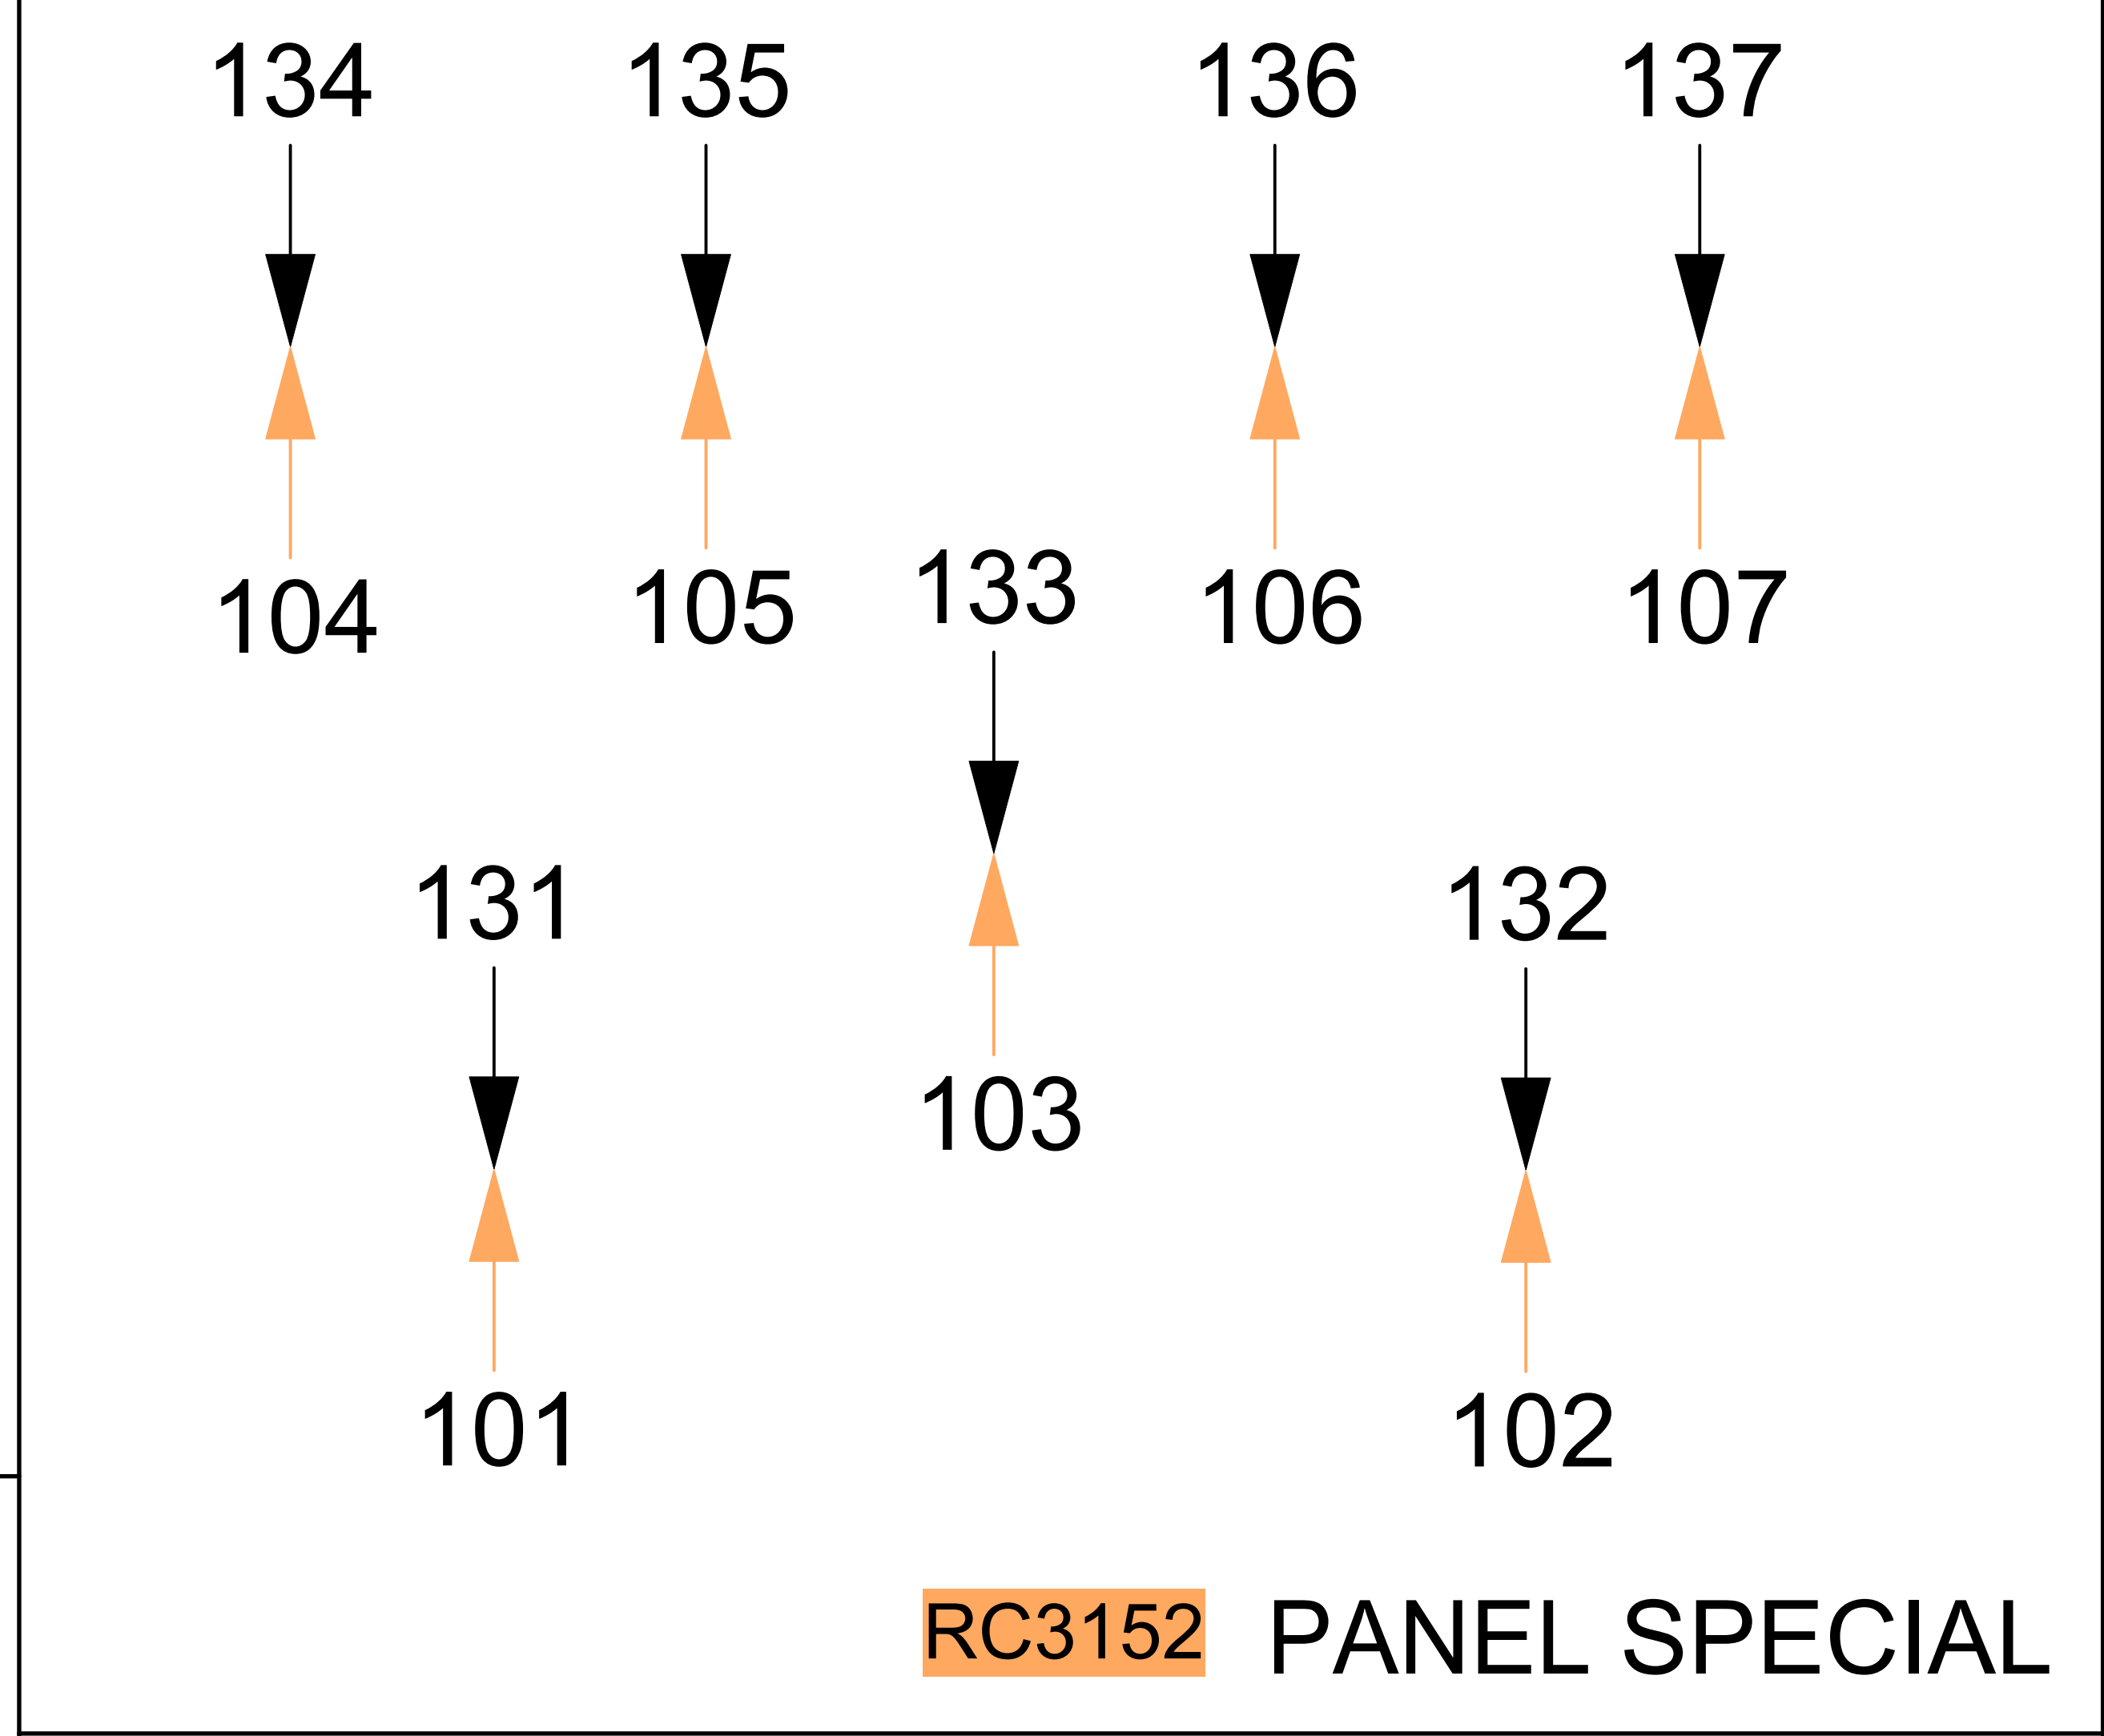

CIPHER

LX MAGIC SHEET

Show Name: CIPHER
Theatre: ArtsClub Theatre
Venue: Granville Island Stage
Lighting Design: Parjad Sharifi
ALD: Jacob Wan

Created by: Jacob Wan
Date 29 Jan 2020
V2.0