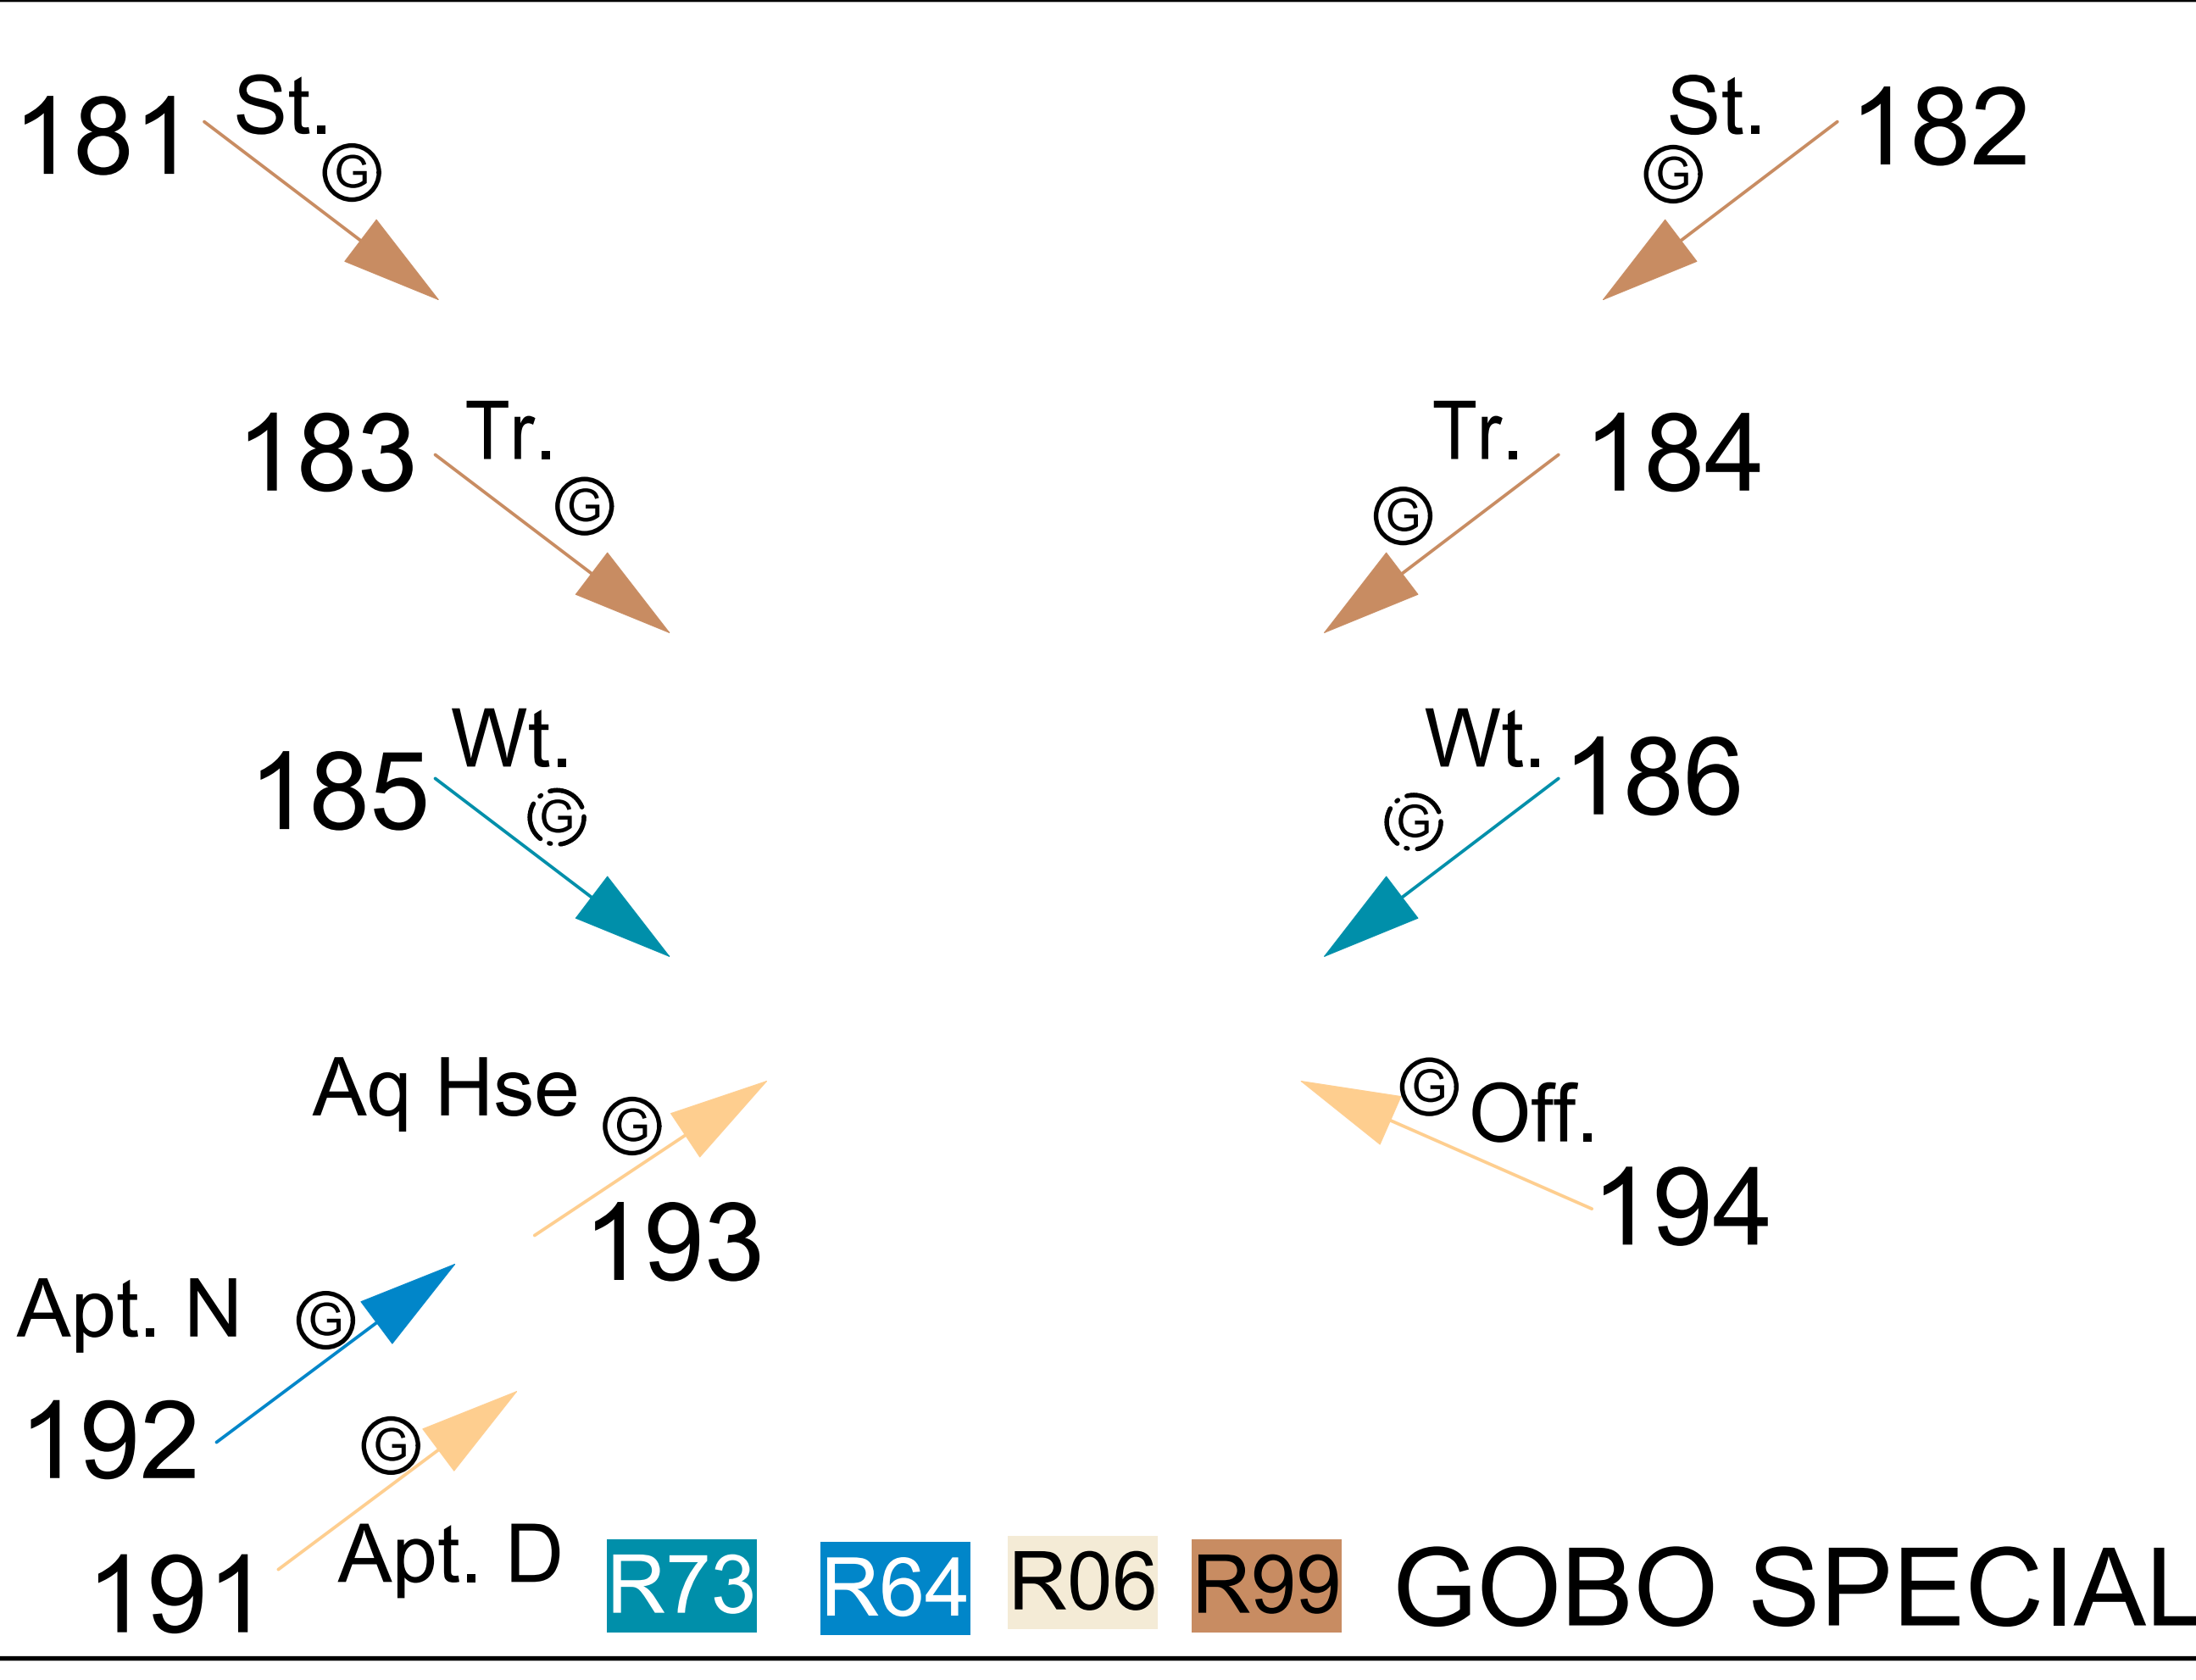

CIPHER

LX MAGIC SHEET

Show Name: CIPHER
Theatre: ArtsClub Theatre
Venue: Granville Island Stage
Lighting Design: Parjad Sharifi
ALD: Jacob Wan

Created by: Jacob Wan
Date 29 Jan 2020
V2.0