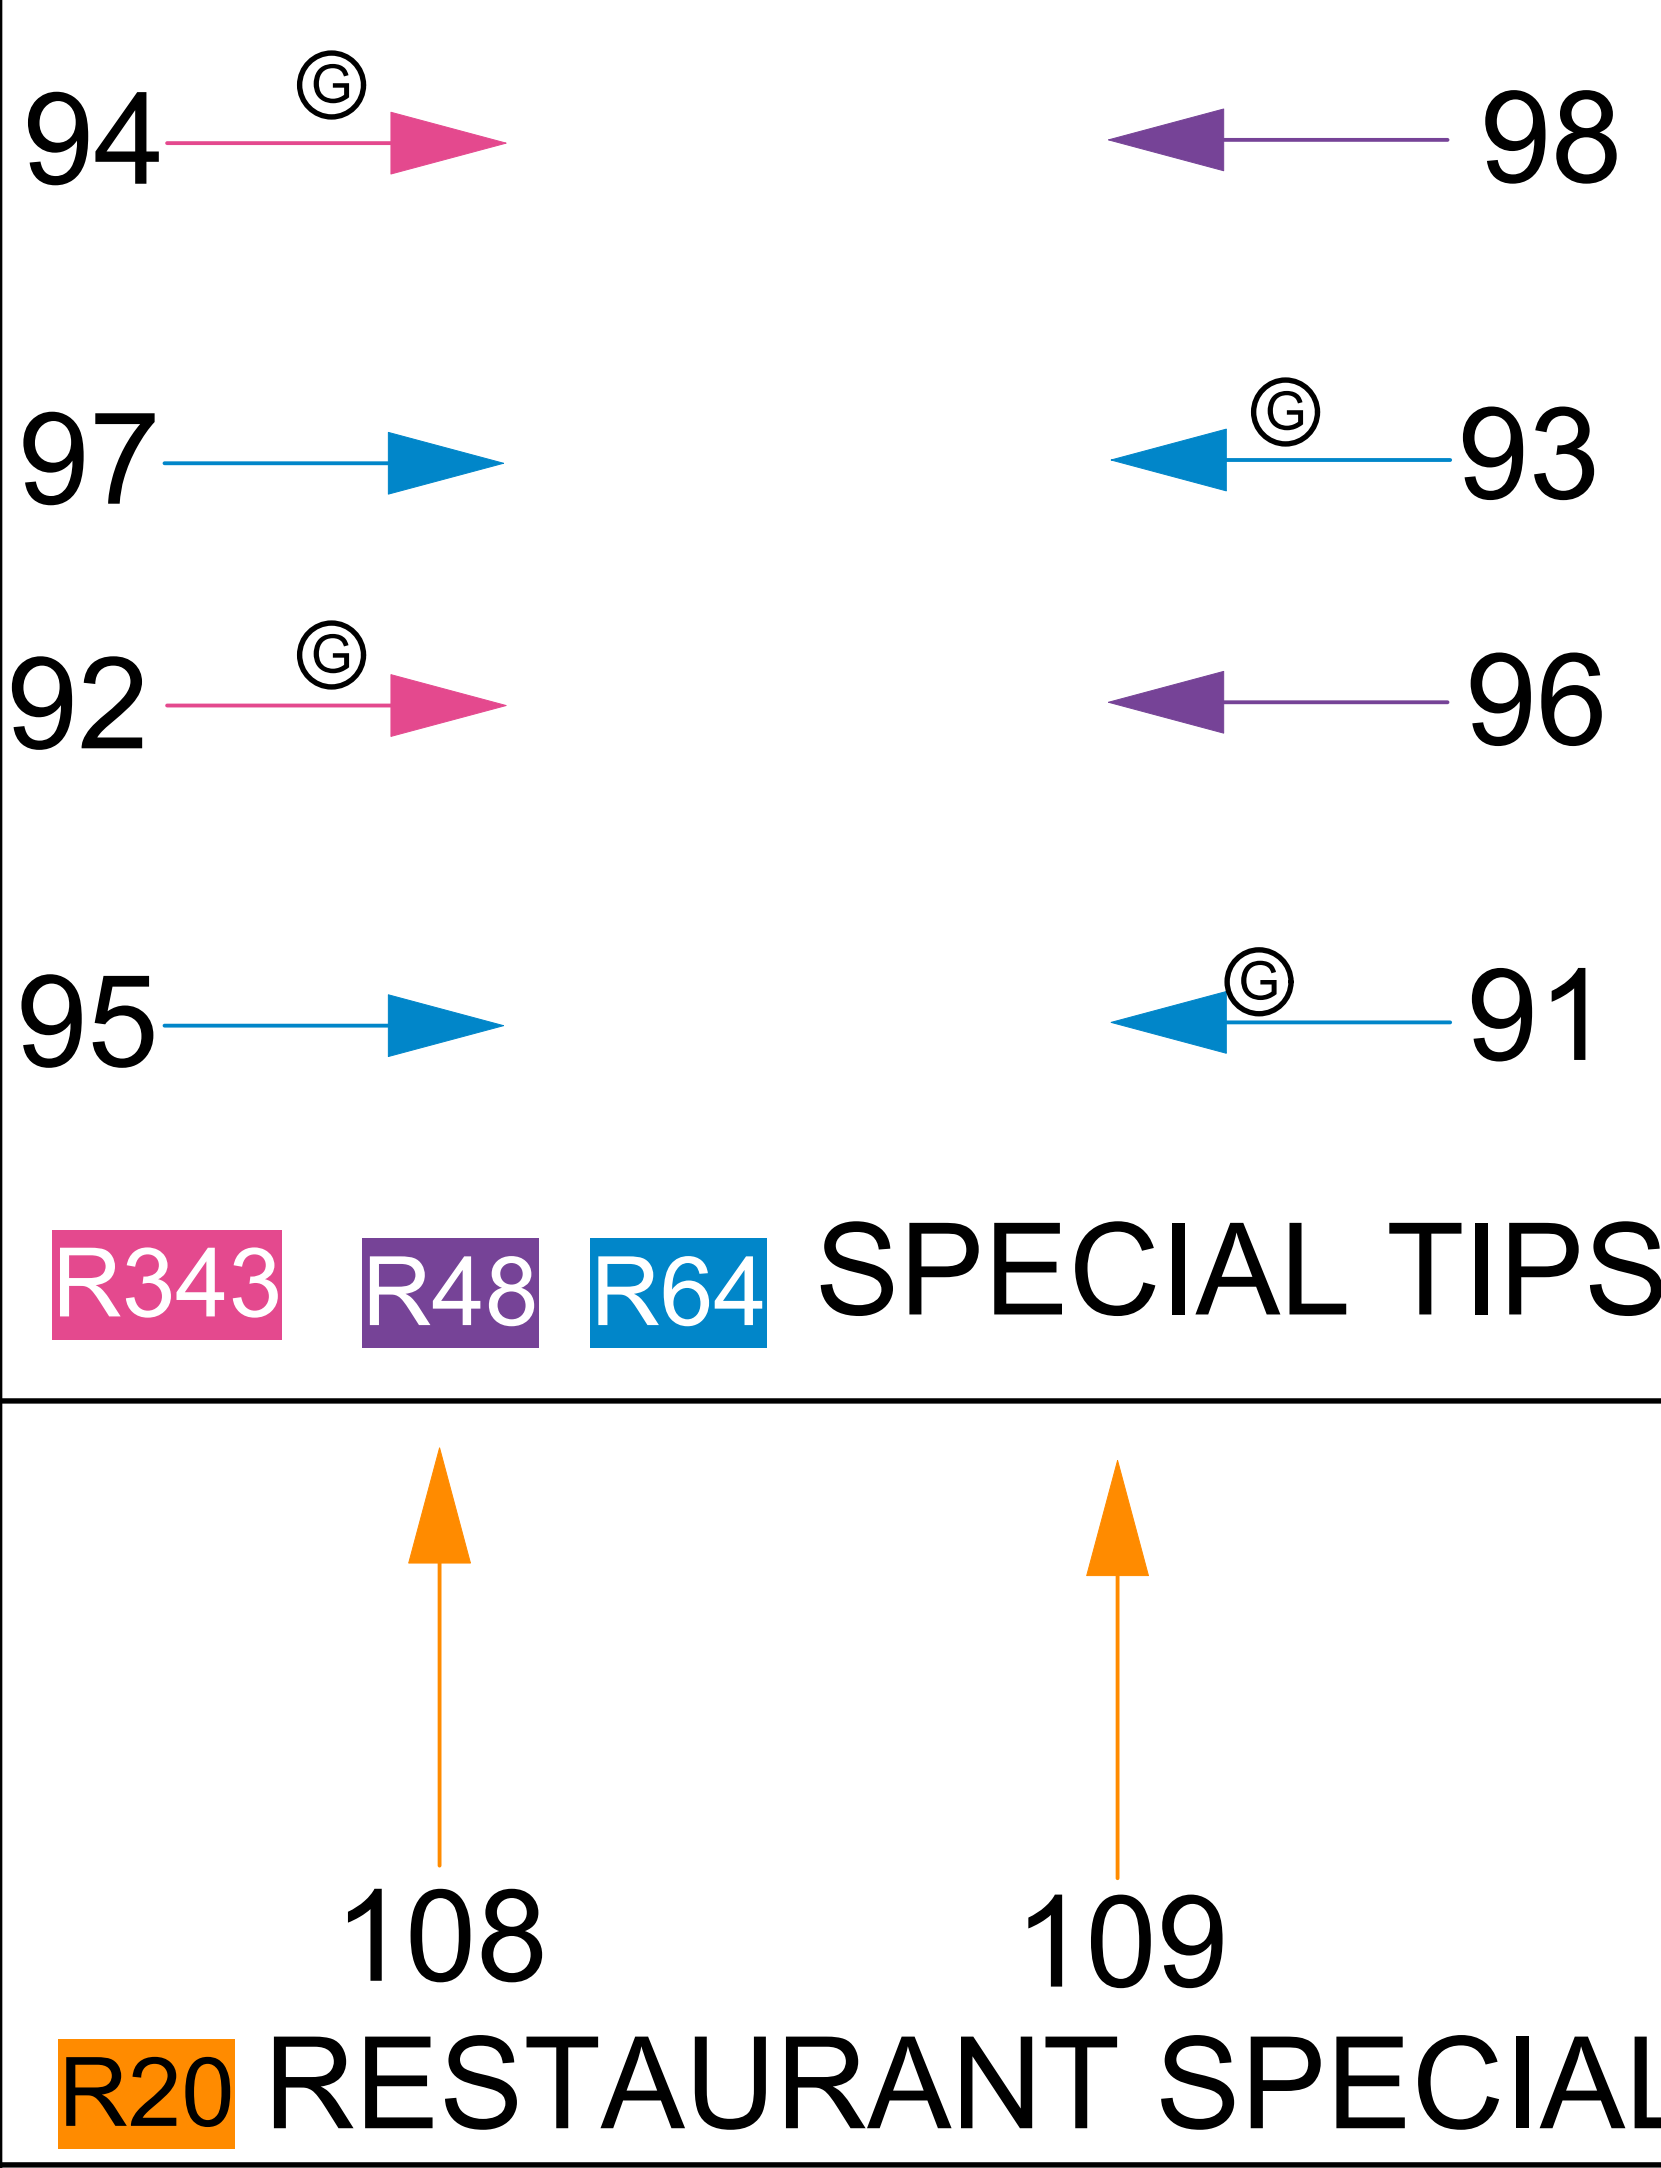

CIPHER

LX MAGIC SHEET

Show Name: CIPHER
Theatre: ArtsClub Theatre
Venue: Granville Island Stage
Lighting Design: Parjad Sharifi
ALD: Jacob Wan

Created by: Jacob Wan
Date 29 Jan 2020
V2.0